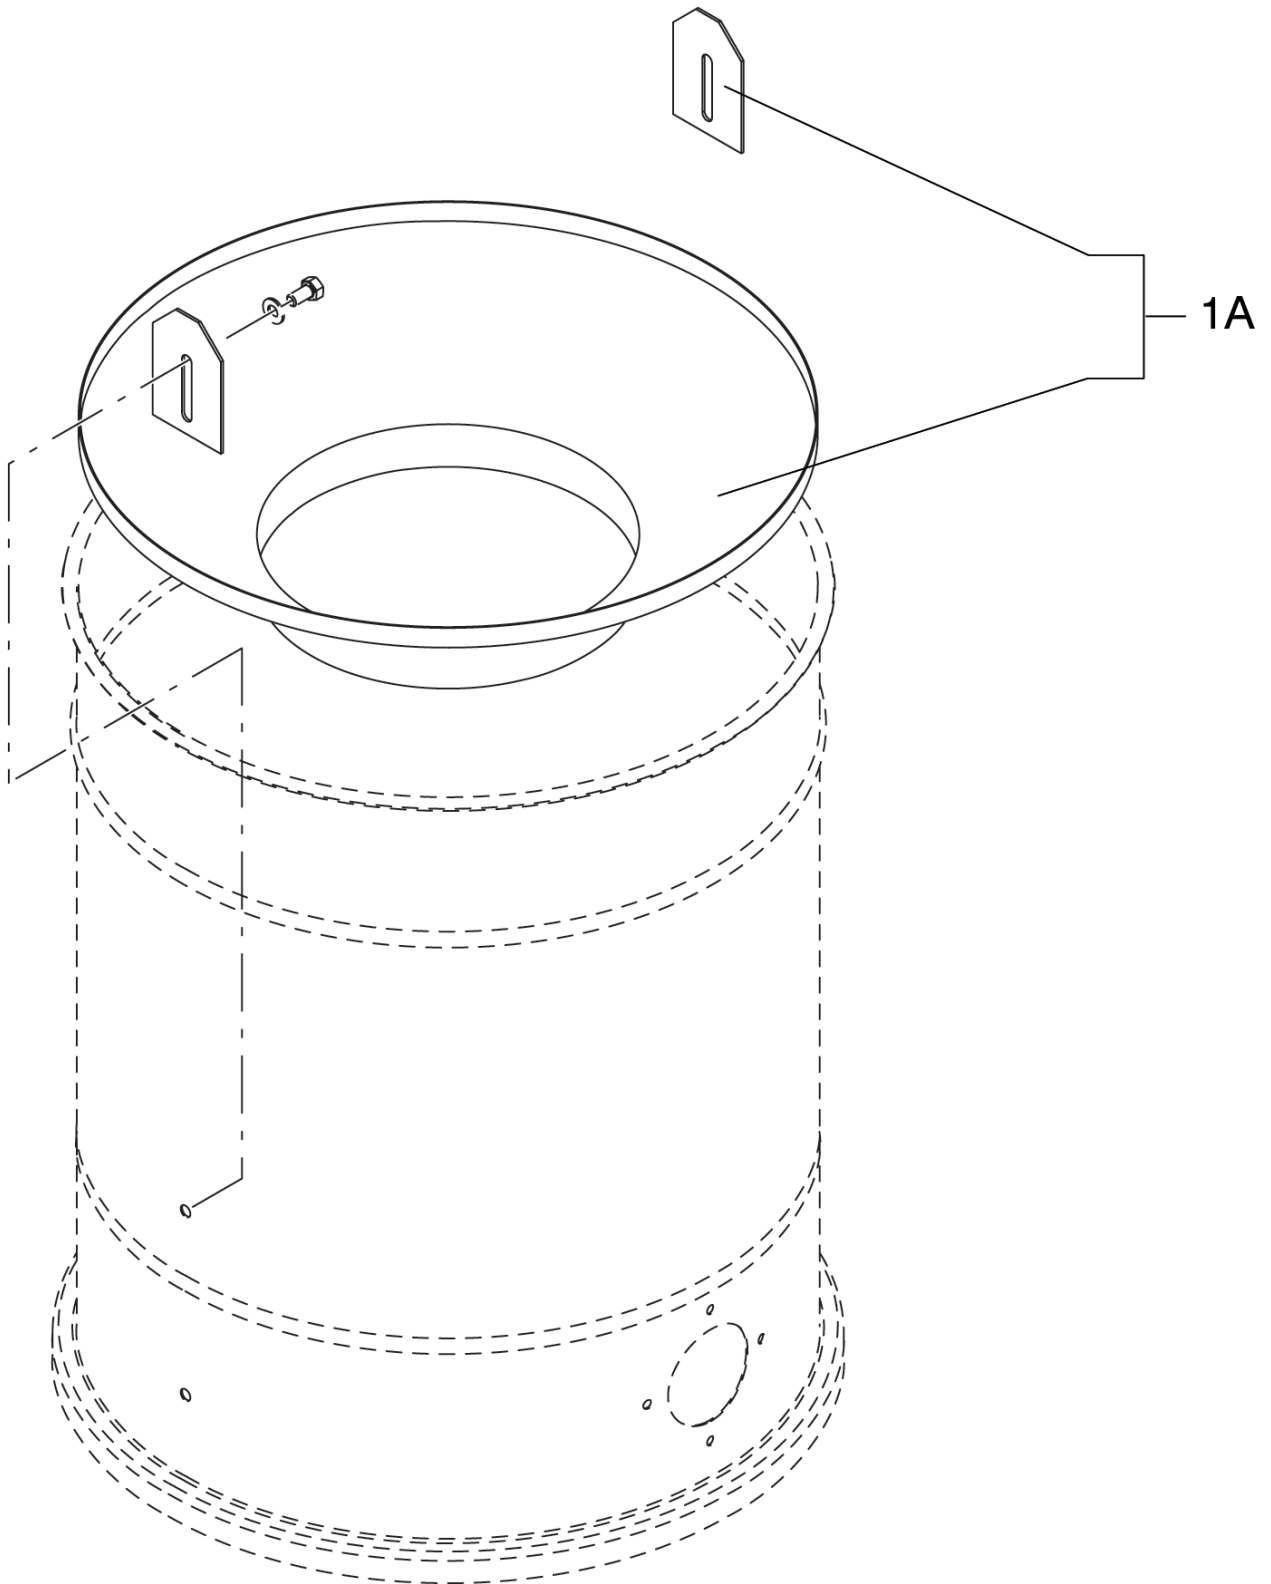

Pos.	Artikel-Nr.	Menge	Variante	Notes
1	Z8 17255	1	SEAL X CONNECTIONS SIEMENS	
2	Z8 17255	1	SEAL X CONNECTIONS SIEMENS	
3	4083901538	1	CIRCUIT BREAKER 5.5-8 A SIR.IN.S00	
3	4083901541	1	CIRCUIT BREAKER 11-16 A SIR.IN.S0	
3	4083901540	1	CIRCUIT BREAKER 9-12.5 A SIR.IN.S00	
3	4083901539	1	CIRCUIT BREAKER 7-10 A SIR.IN.S00	
4	Z8 34024	1	Nachsaugventil 1 1/2	
1A	40000716	1	Absaugschlauchkit	
2A	40000556	1	Flansch D70	
3A	40000381	1	KIT MUFFLER D80	
4A	40000877	1	GROUND CABLE KIT	[1]
5A	40000876	1	Motorkabel	
6A	40000860	1	CONTACT BREAKER KIT V400 H50	
6A	40000883	1	CONTACT BREAKER KIT V440 H60	[1]
6A	40000880	1	CONTACT BREAKER KIT V220 H60	[1]
6A	40000884	1	CONTACT BREAKER KIT V380 H60 /	[1]
7A	40000861	1	POWER CORD KIT V400 HZ50	[1]
7A	40000881	1	POWER CORD KIT HZ60	[1]
7A	Z8 391189	1	CABLE SUP. 4G2.5 NE. SP16 5PP PI	[1]
8A	40000862	1	CORD HOLDER KIT	[1]
9A	40000835	1	SUCTION JUNCTION KIT MOD. BDC3	

Part Notes:

[1] - CONTACT PM IN ZOCCA